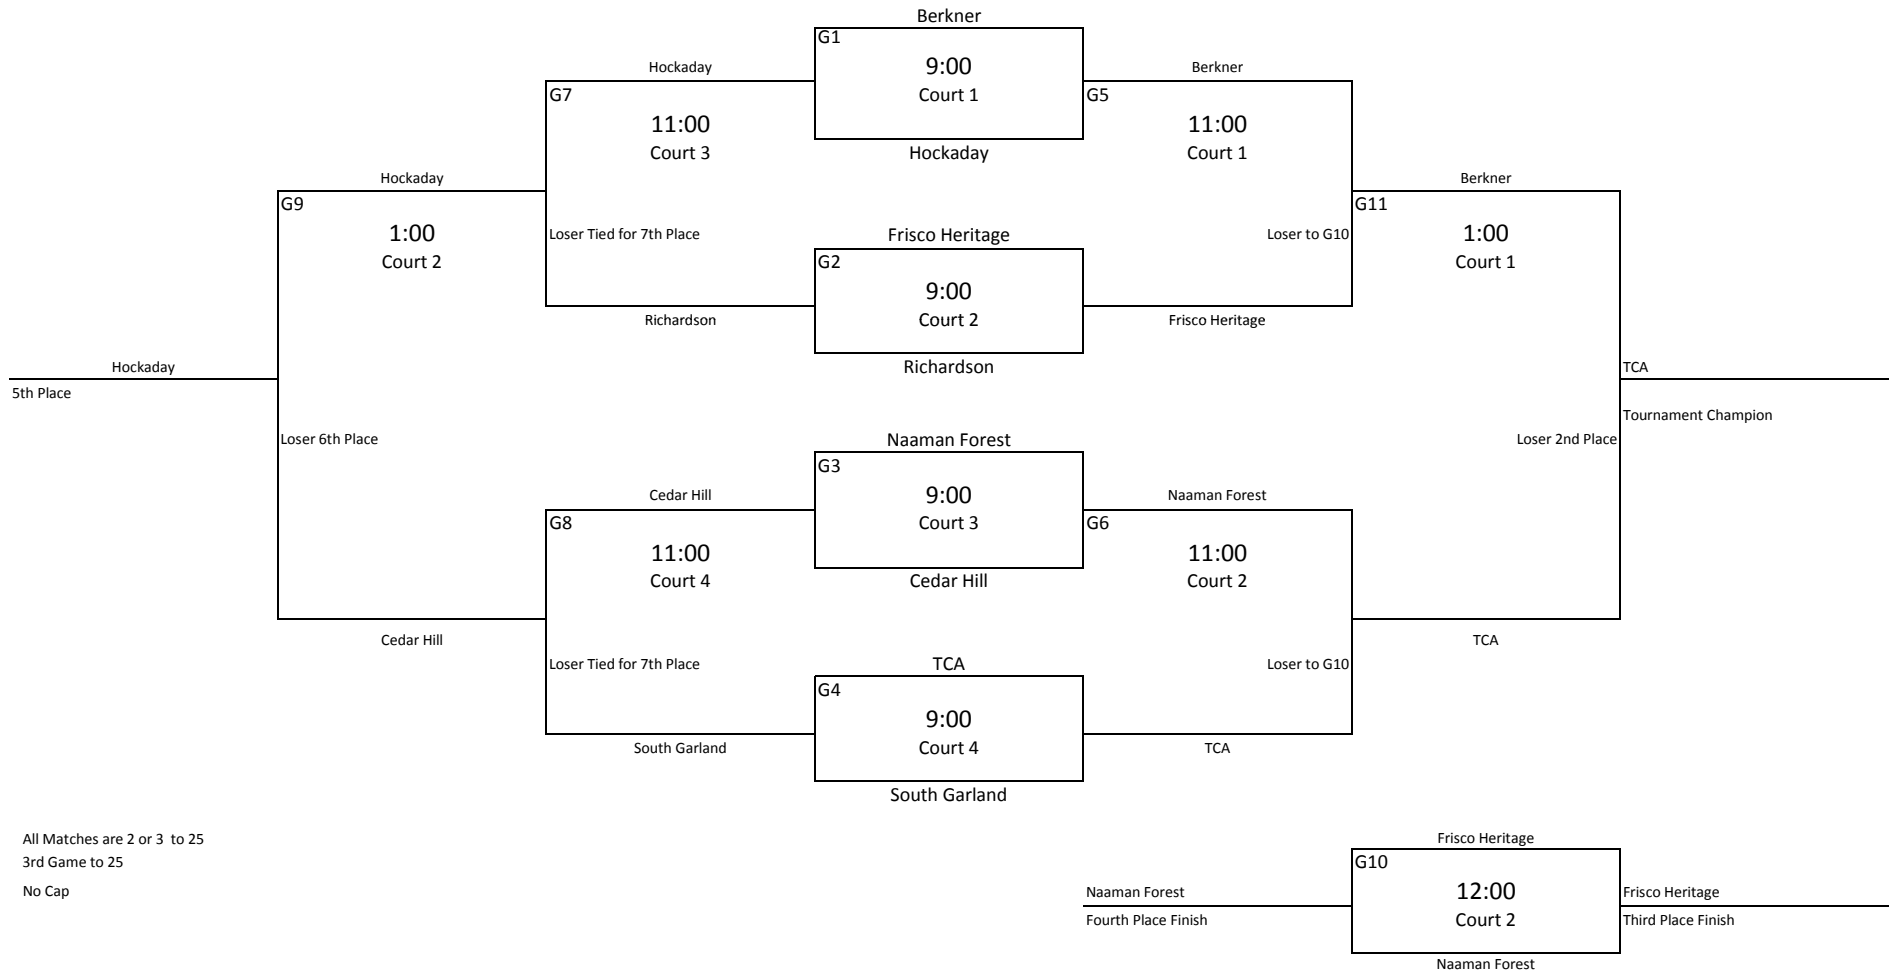

# Lady Ram Volleyball Festival

## Championship Bracket

All Matches are 2 or 3 to 25  
 3rd Game to 25  
 No Cap